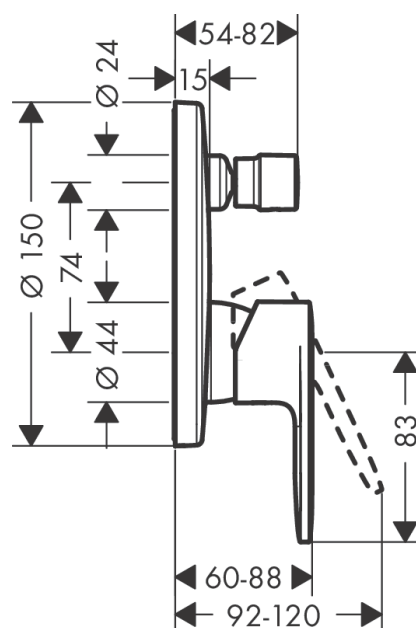

Vernis Blend
Single lever bath mixer for concealed installation
 Surfaces: **Chrome** Article Number: **71466000**

Description

product features

- connection type: basic set
- min. operating pressure: 1 bar
- max. operating pressure: 10 bar
- ceramic cartridge
- temperature limitation adjustable
- diverter with automatic resetting
- suitable for continuous flow water heaters

Product image

Scale drawing

Flowchart