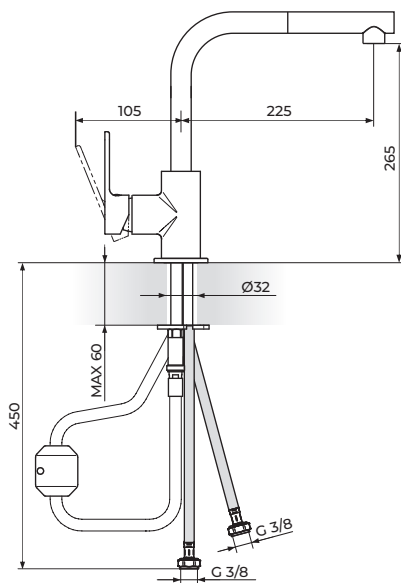

S2 gold

NEW

NEW S2 gold

238601G

PULL-OUT SINK MIXER

⚡ 238603G

PULL-OUT SINK MIXER - LOW PRESSURE

ROSAN
armature