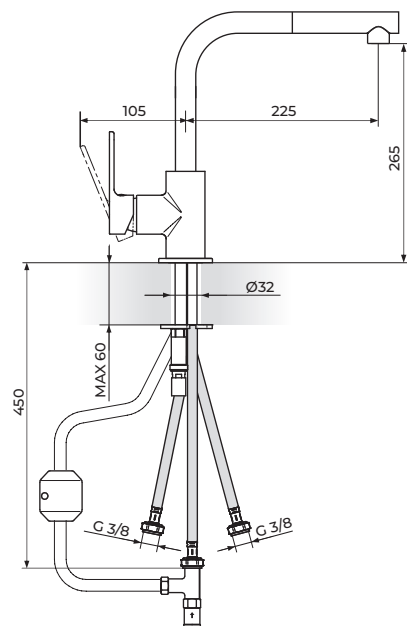

S2 gold

NEW

NEW S2 gold

238601G

PULL-OUT SINK MIXER

⚡ 238603G

PULL-OUT SINK MIXER - LOW PRESSURE

ROSAN
armature