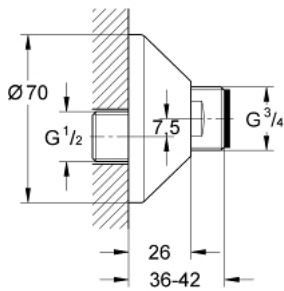

12 075 000 S-UNION

PRODUCT DESCRIPTION

- Colour: chrome
- 1/2" x 3/4"
- adjustment range 7.5 mm
- with sound absorber
- screw escutcheon
- diameter: 70 mm / depth: 26 mm
- GROHE Long-Life finish
- content: 1 piece

Pure Freude
an Wasser

12 075 000 **S-UNION**

No exploded view is available for this spare part list.

SPARE PARTS, January 1977 – now

1: Seal (Spare part-nr. 0138600M)

2: Escutcheon (Spare part-nr. 0221000M)