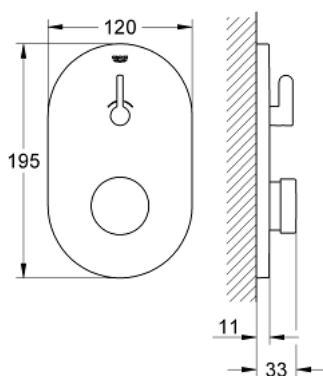

36 321 000 EUROSMART COSMOPOLITAN T SELF-CLOSING SHOWER MIXER 1/2" WITH MIXING DEVICE AND ADJUSTABLE TEMPERATURE LIMITER

PRODUCT DESCRIPTION

- Colour: chrome
- GROHE Long-Life premaz
- hromirana rozeta
- 3 adjustable flow times: short - medium - long (factory setting: medium), approx. 7, 15, 30 sec (pressure dependent)
- raspon pritiska od 0.5 do 6 bar
- filter za nečistoću
- set za završnu instalaciju za ugradnu kutiju
- 36 322 001
- bez ugradnog tela

36 321 000 EUROSMART COSMOPOLITAN T SELF-CLOSING SHOWER MIXER 1/2" WITH MIXING DEVICE AND ADJUSTABLE TEMPERATURE LIMITER

SPARE PARTS, март 2021 – now

- 1: Instalacioni ram (Spare part-nr. 42419000)
- 2: Connection hose set (Spare part-nr. 42417000)
- 2.1: Filter (Spare part-nr. 4241300M)
- 2.2: Nepovratni ventil (Spare part-nr. 4240400M)
- 3: Set cevi (Spare part-nr. 43566000)
- 4: Mešač (Spare part-nr. 42412000)
- 4.1: Prstenovi (Spare part-nr. 4282000M)
- 4.2: Set dihtunga (Spare part-nr. 4271500M)
- 5: Ručica (Spare part-nr. 42441000)
- 5.1: O-prsten (Spare part-nr. 4284000M)