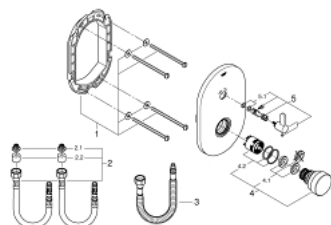

36 321 000 EUROSMART COSMOPOLITAN T SELF-CLOSING SHOWER MIXER 1/2" WITH MIXING DEVICE AND ADJUSTABLE TEMPERATURE LIMITER

PRODUCT DESCRIPTION

- Colour: chrome
- GROHE Long-Life premaz
- hromirana rozeta
- 3 adjustable flow times: short - medium - long (factory setting: medium), approx. 7, 15, 30 sec (pressure dependent)
- raspon pritiska od 0.5 do 6 bar
- filter za nečistoću
- set za završnu instalaciju za ugradnu kutiju
- 36 322 001
- bez ugradnog tela

36 321 000 EUROSMART COSMOPOLITAN T SELF-CLOSING SHOWER MIXER 1/2" WITH MIXING DEVICE AND ADJUSTABLE TEMPERATURE LIMITER

SPARE PARTS, март 2021 – now

- 1: Instalacioni ram (Spare part-nr. 42419000)
- 2: Connection hose set (Spare part-nr. 42417000)
- 2.1: Filter (Spare part-nr. 4241300M)
- 2.2: Nepovratni ventil (Spare part-nr. 4240400M)
- 3: Set cevi (Spare part-nr. 43566000)
- 4: Mešač (Spare part-nr. 42412000)
- 4.1: Prstenovi (Spare part-nr. 4282000M)
- 4.2: Set dihtunga (Spare part-nr. 4271500M)
- 5: Ručica (Spare part-nr. 42441000)
- 5.1: O-prsten (Spare part-nr. 4284000M)